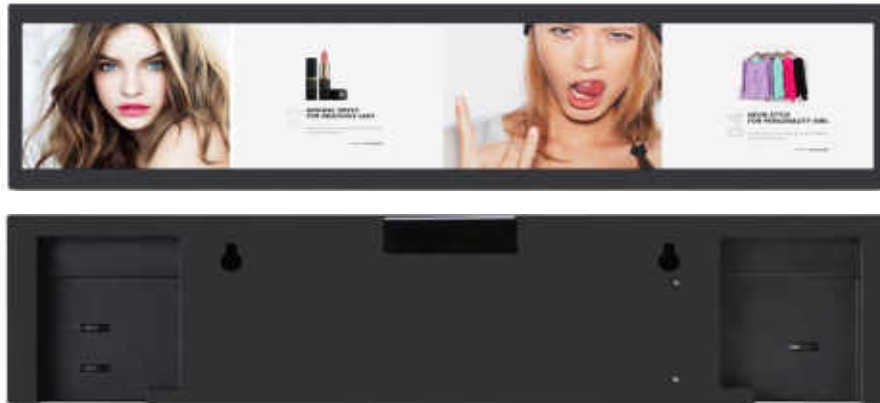

BAR TYPE 21" SCREEN ANDROID TABLET

System	CPU	Quad- core cortex – A17, RK3288	CI-WB2102A
	RAM	2GB	
	Internal memory	16GB	
	Operation system	Android 8.1	
Display	Panel	21 " IPS	
	Resolution	1920*132	
	Viewing Angle	89°/89°/89°/89°	
	Contrast Ratio	1200:1	
	Luminance	300 cd/ m ²	
	Aspect Ratio	16:3	
Network	WiFi	802.11 b/g/n	
	Ethernet	10M/ 100M (RJ45)	
	Bluetooth	4.0	
Interface	Audio Output	3.5 mm	
	USB	USB 2.0	
	Input Voltage	12V / 3A	
	Power Input	DC In	
Media	Video Format	MPEG1/M PEG2/MPEG4/DIVX/ASP/WMV/A VI	
	Audio Format	WAVE/MP3/WMA/AAC	
	Photo	JPEG/BMP/TIFF/PNG/GIF	
Other	Speaker	Optional	
	Cabinet Material	Metal case SPCC	
	Exterior Color	Black	
	Language	Multi-language	
	Working Temp	0°C ~50°C (24W Power Consumption)	
Accessories	User manual	Yes	
	Power Adapter	Adapter, 12V, 3A	