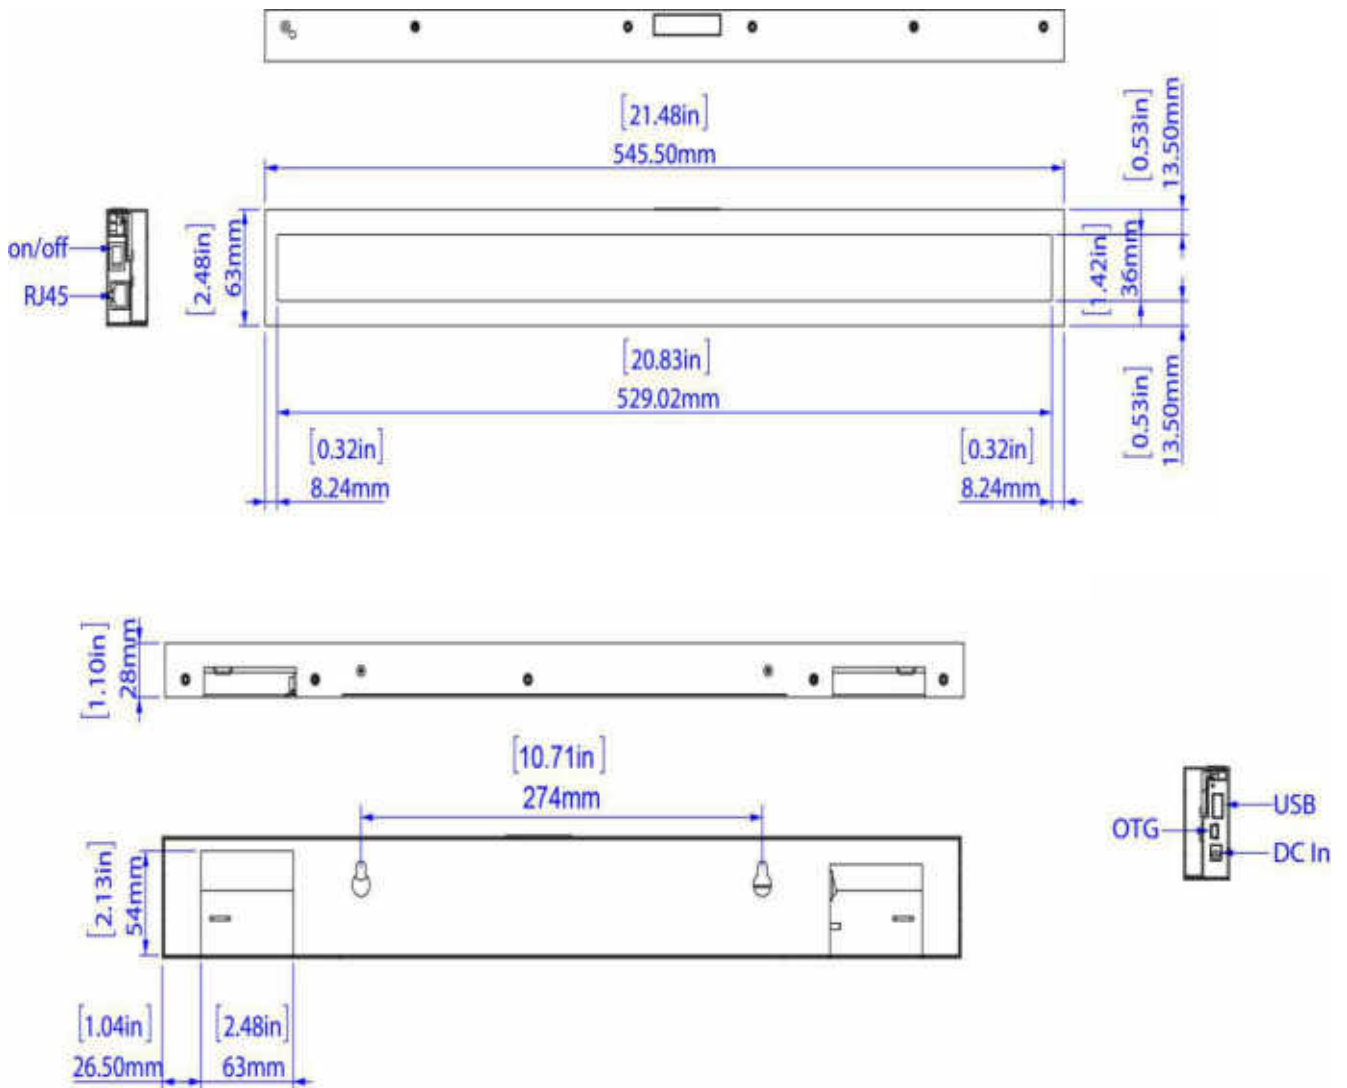

LINE DIAGRAM

For more details please visit us at www.capitalsignage.com | or Call us at +91-90077 73730 | +91-97761 98155 |
Corporate Office: 10 & 11/B Chowringhee Terrace, (Gokhale Road), Kolkata – 700020
Software Division: Room 606, Martin Burn Building, Sector –V, Salt Lake, Kolkata - 700091
Factory Division: G1-10/ New, Beledanga Road, Mahestala, Kolkata - 700141